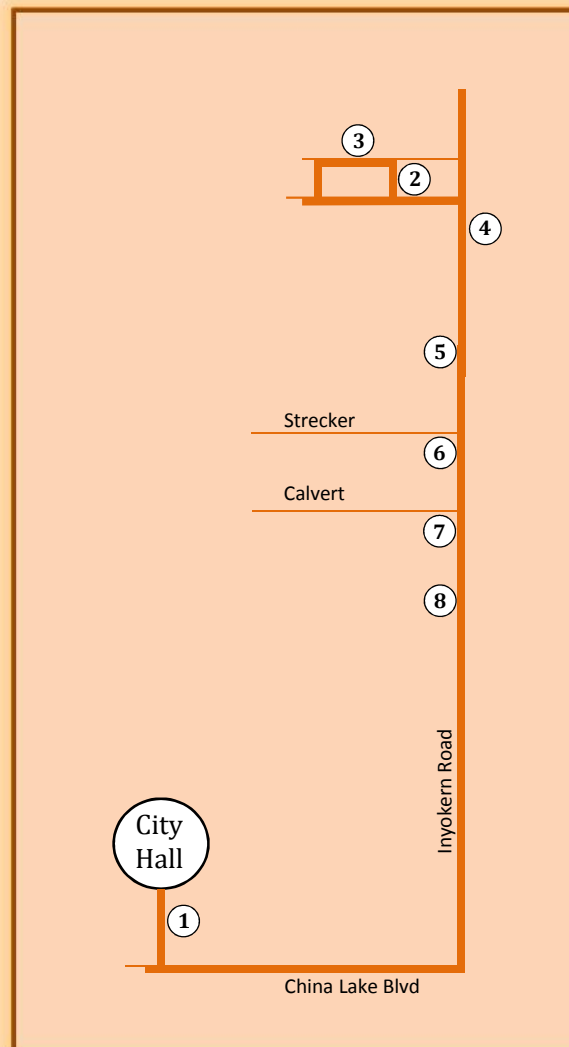

County Map

Joshua Tree L4

- | | |
|------------------------|----------------------|
| 1 City Hall | 5 Sierra Breeze Park |
| 2 Inyokern Post Office | 6 Strecker/Inyokern |
| 3 Inyokern Senior Ctr. | 7 Calvert/Inyokern |
| 4 76 Station | 8 Buttermilk Acres |