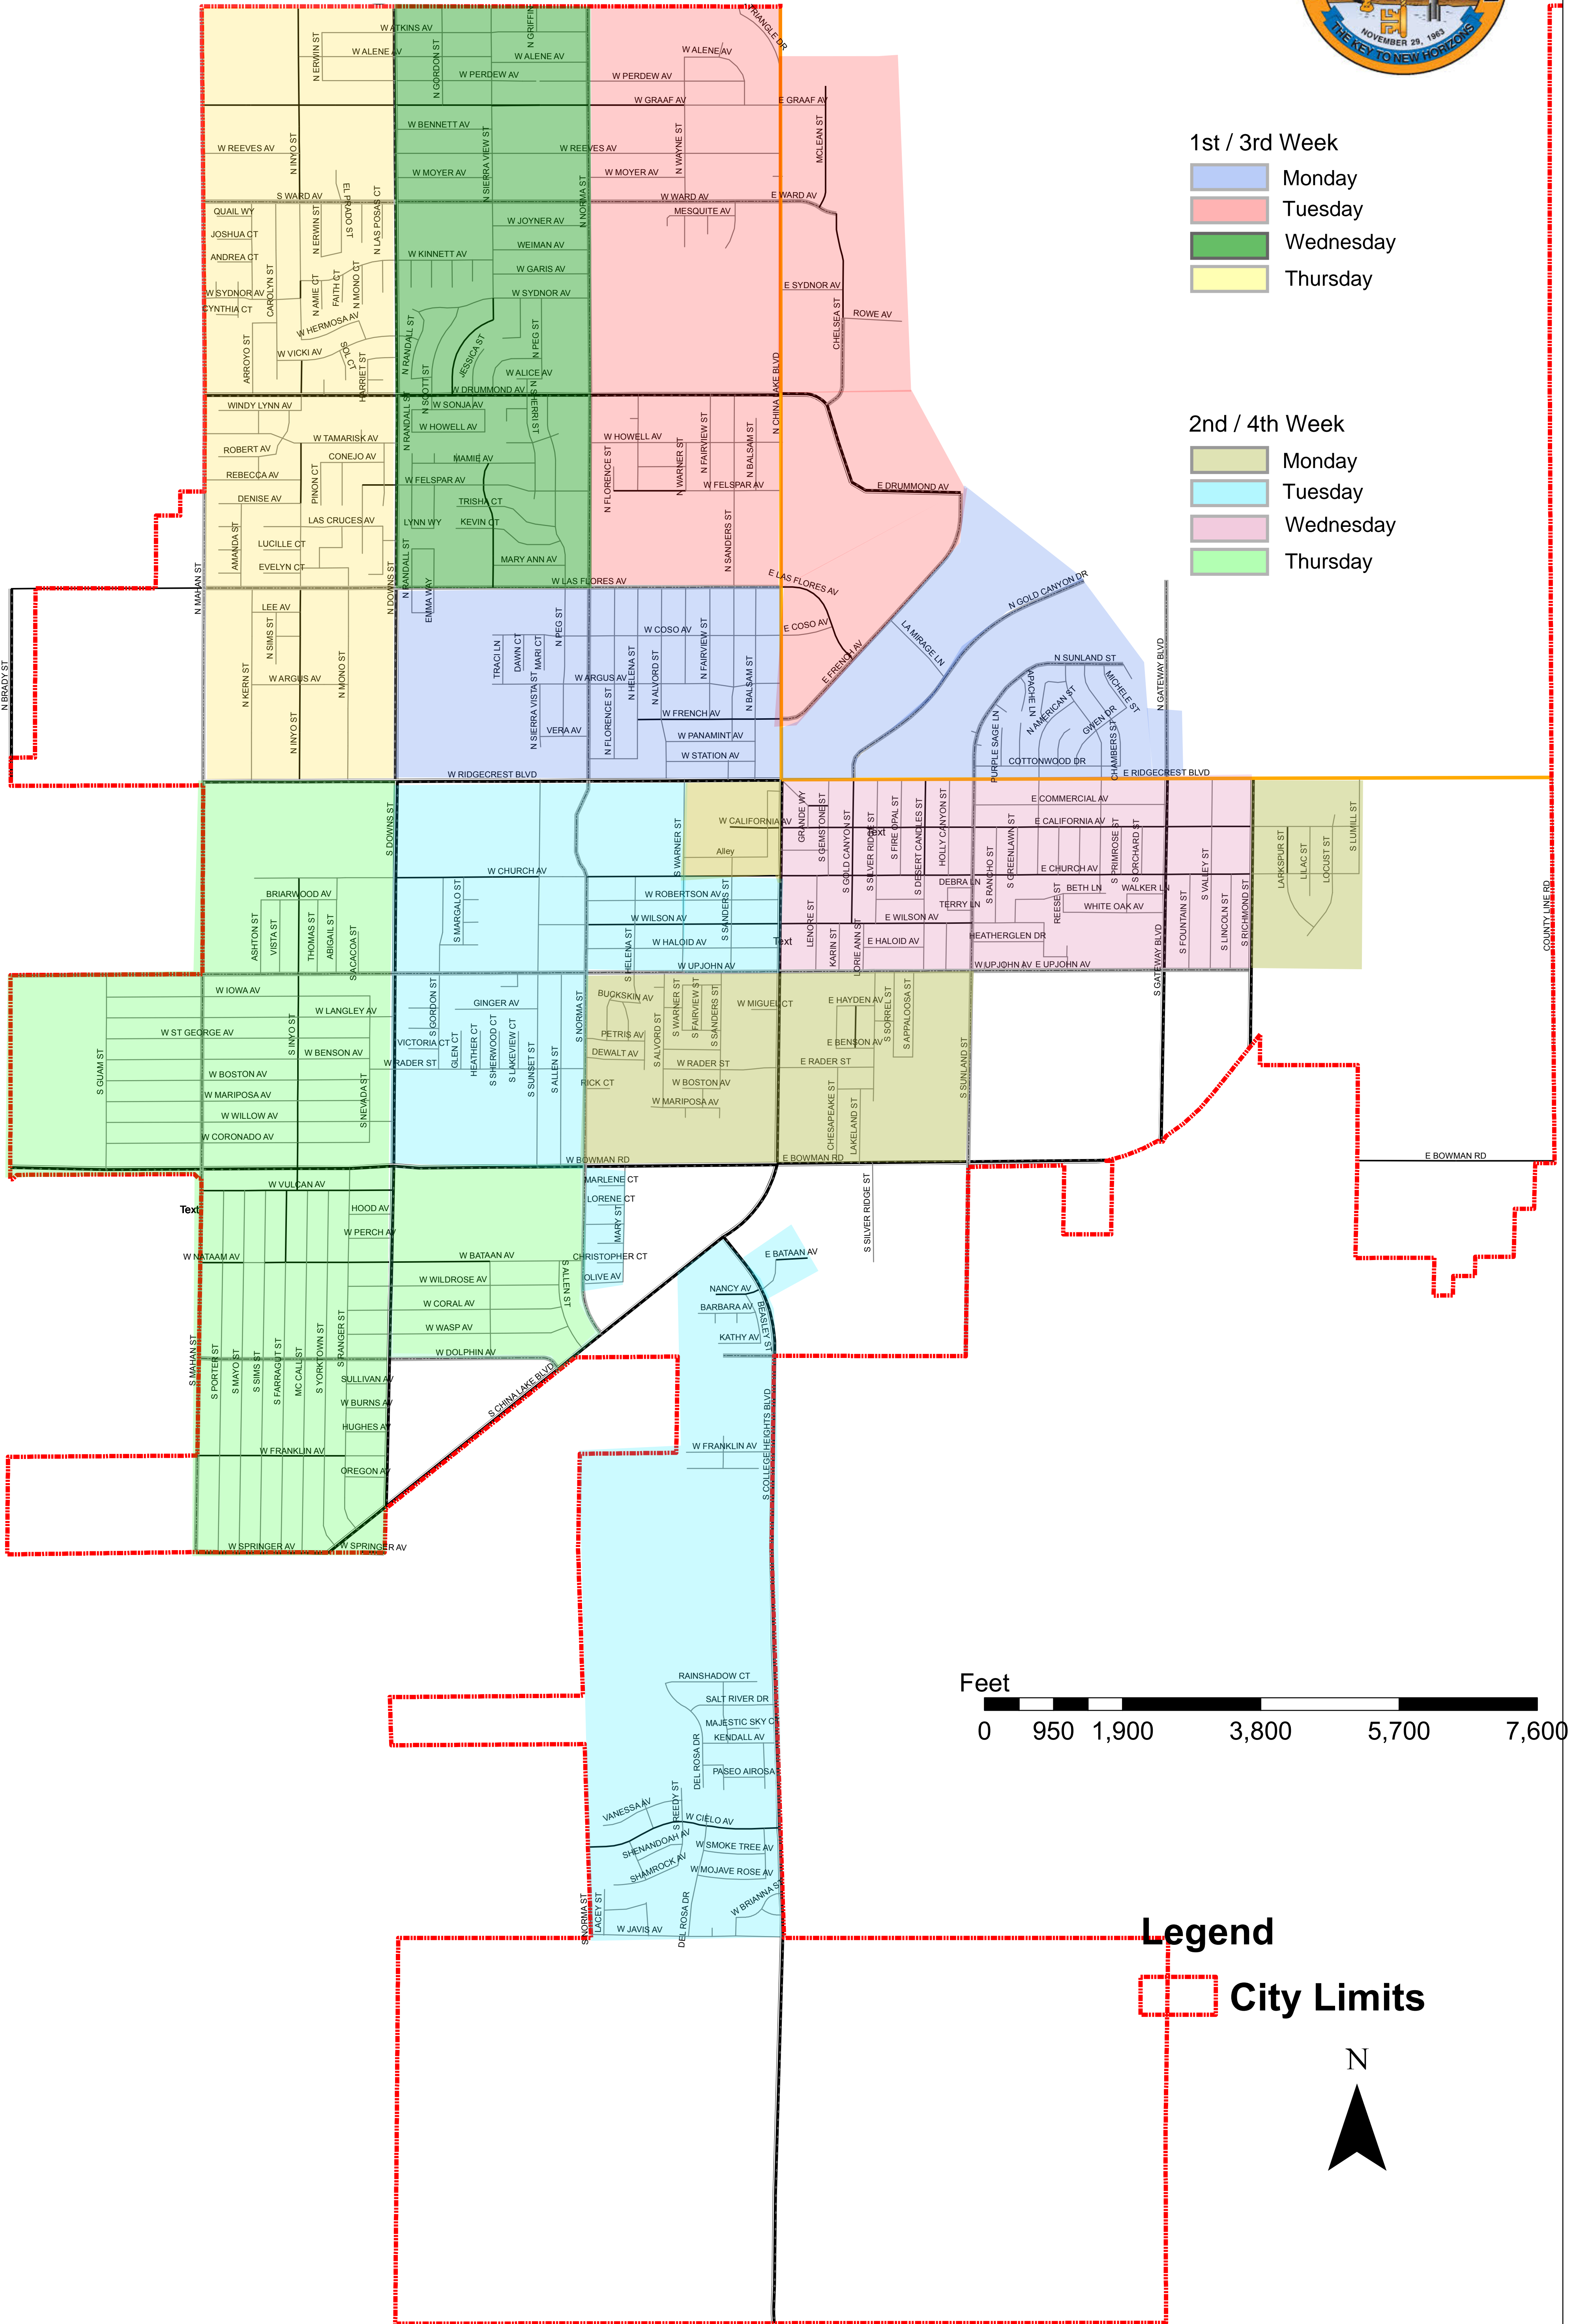

City of Ridgecrest Street Sweeping Plan

1st / 3rd Week

- Monday
- Tuesday
- Wednesday
- Thursday

2nd / 4th Week

- Monday
- Tuesday
- Wednesday
- Thursday

Legend
 City Limits