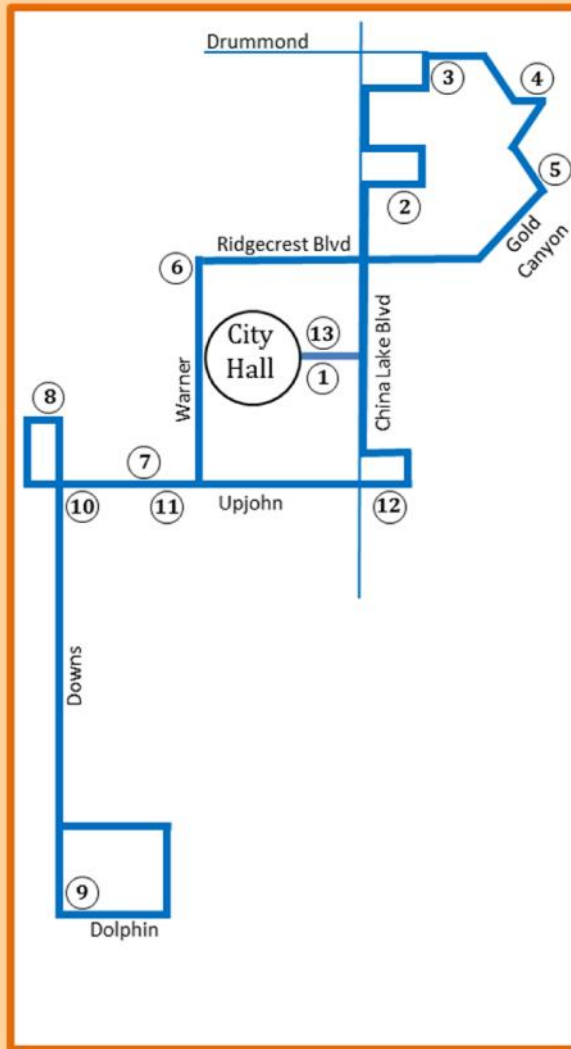

## Coyote L1

- |                       |                             |
|-----------------------|-----------------------------|
| 1 City Hall           | 7 Walmart                   |
| 2 Eastridge Market    | 8 Cerro Coso college D/C    |
| 3 Minit Shop          | 9 Cerro Coso College        |
| 4 Upjohn/Gateway      | 10 China Lake/Bowling Alley |
| 5 Upjohn Park         | 11 City Hall                |
| 6 Rader/Bowling Alley |                             |

## Roadrunner L2

- |                    |                       |
|--------------------|-----------------------|
| 1 City Hall        | 8 Senior Condos       |
| 2 Post Office      | 9 Dolphin/Downs       |
| 3 Big Lots         | 10 Howard's Mini Mart |
| 4 Drummond/French  | 11 Upjohn/Norma (E)   |
| 5 La Mirage        | 12 SCE                |
| 6 Eagles           | 13 City Hall          |
| 7 Upjohn/Norma (W) |                       |

## Rattlesnake L3

- |                         |                      |
|-------------------------|----------------------|
| 1 City Hall             | 8 Norma/Howell       |
| 2 Pizza Factory         | 9 Walgreens          |
| 3 Hospital              | 10 Home Depot        |
| 4 900 Heritage          | 11 Dart Thrift Store |
| 5 Pony Expresso         | 12 French/Balsam     |
| 6 829 Downs             | 13 City Hall         |
| 7 Las Flores/SierraView |                      |

**NOTE:**

All rides include ONE (1) FREE transfer usable at the Transfer Point only.