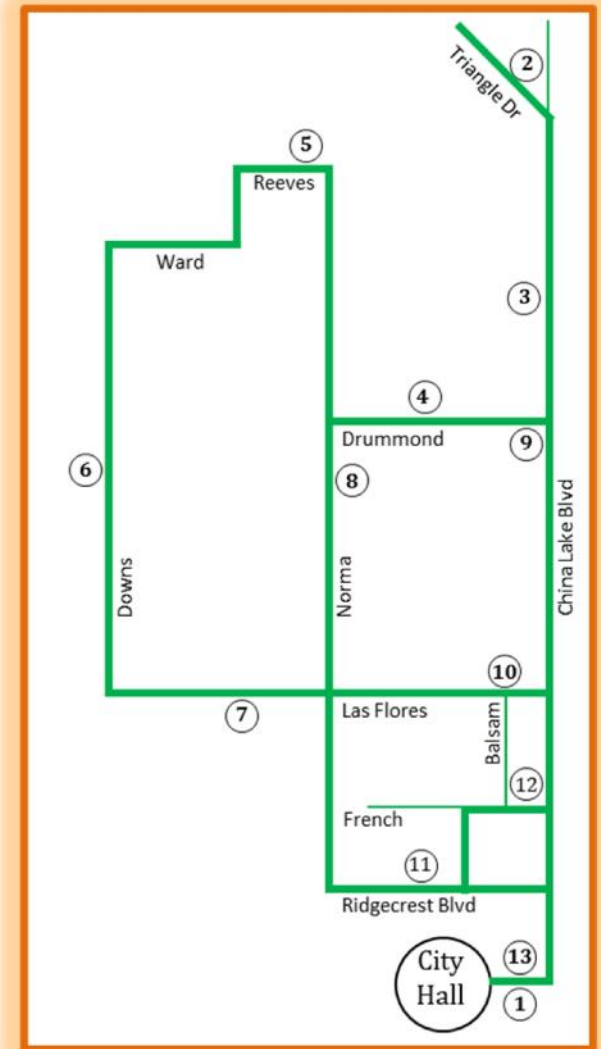

## Coyote L1

- |                       |                             |
|-----------------------|-----------------------------|
| 1 City Hall           | 7 Walmart                   |
| 2 Eastridge Market    | 8 Cerro Coso college D/C    |
| 3 Minit Shop          | 9 Cerro Coso College        |
| 4 Upjohn/Gateway      | 10 China Lake/Bowling Alley |
| 5 Upjohn Park         | 11 City Hall                |
| 6 Rader/Bowling Alley |                             |

## Roadrunner L2

- |                    |                       |
|--------------------|-----------------------|
| 1 City Hall        | 8 Senior Condos       |
| 2 Post Office      | 9 Dolphin/Downs       |
| 3 Big Lots         | 10 Howard's Mini Mart |
| 4 Drummond/French  | 11 Upjohn/Norma (E)   |
| 5 La Mirage        | 12 SCE                |
| 6 Eagles           | 13 City Hall          |
| 7 Upjohn/Norma (W) |                       |

## Rattlesnake L3

- |                         |                      |
|-------------------------|----------------------|
| 1 City Hall             | 8 Norma/Howell       |
| 2 Pizza Factory         | 9 Walgreens          |
| 3 Hospital              | 10 Home Depot        |
| 4 900 Heritage          | 11 Dart Thrift Store |
| 5 Pony Expresso         | 12 French/Balsam     |
| 6 829 Downs             | 13 City Hall         |
| 7 Las Flores/SierraView |                      |

**NOTE:**

All rides include ONE (1) FREE transfer usable at the Transfer Point only.